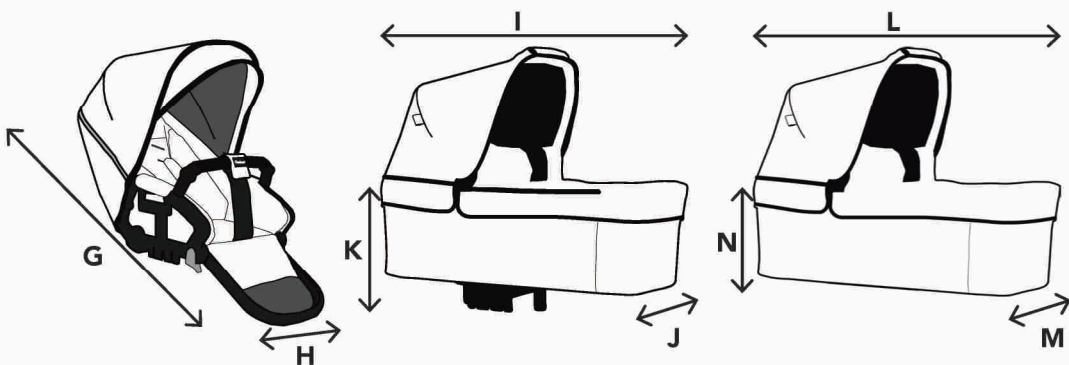

Encuentra su distribuidor de Emmaljunga en www.emmaljunga.com

PRODUCT DETAILS

	NXT90	NXT60	NXT Twin	Mondial / Edge Duo S / Classic / De Luxe
WEIGHT (In kg)				
Chassis (with wheels on)	11,8	9,6	16	10,3/10,4/11,2
Seat Unit ERGO	4,1	4,1	4,1	N/A
Seat Unit FLAT	5,7	5,7	5,7	6,1
Carrycot	4,6	4,6	4,6	5,6
MEASUREMENTS (In cm)				
Total chassis width (with wheels on) A	58,5	58	79	58
Folded chassis (with wheels on) B / C / D	90/58,5/31	76/58/25	89/79/45	88/58/38
Seat unit ERGO (inside) E / F	105/32	105/32	105/32	N/A
Seat unit FLAT (inside) E / F	104/32	104/32	104/32	90/34
Seat-unit when fully lie-flat G / H	89/32	89/32	89/32	90/34
Carrycot (inside) I / J / K	76/34/21	76/34/21	76/34/21	79/36/23
Carrycot (outside) I / J / K	81/38/34	81/38/34	81/38/34	88/45/43
NXT Babylift L / M / N	76/30/18	76/30/18	76/30/18	N/A
Height of the handlebar, lowest - highest O	68/115	50/116	98/114	60/110 67/117,5

	NXT90	NXT60	NXT Twin	Mondial / Edge
FEATURES				Duo S / Classic / De Luxe
Number of seat-pos ERGO	4	4	4	N/A
Number of seat-pos FLAT	3	3	3	3
Fully Lie-flat	✓ (Flat)	✓ (Flat)	✓ (Flat)	✓
Reversible Seat unit	✓	✓	✓	✓
SPECIAL OPTIONS				
Car Seat Adapter	✓	✓	✓	✓
Sidebag	✓	✓	✓	✓
Toddler Roller (2nd child)	✓	✓	✓	✓
Go Double Adapter (2nd child)	✓	✗	✗	✗
Origin of design and production	SWEDEN	SWEDEN	SWEDEN	SWEDEN
Max Load*(**)	Up to 51kg*	Up to 29kg*	Up to 51kg*	Up to 15kg**